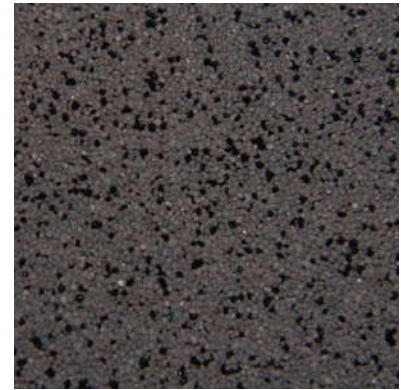

## Color Quartz Blends

\*Color representations may vary from actual colors. Physical samples and/or on-site mock-ups are recommended for final color selection.

Brick Shadow

Clay Beige

Desert Sand

Stonewashed

Zinc

Smokey Blue

Sea Ridge

Storm Gray

Midnight