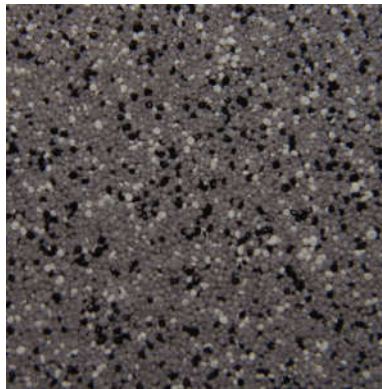

## Color Quartz Blends

\*Color representations may vary from actual colors. Physical samples and/or on-site mock-ups are recommended for final color selection.

Brick Shadow

Clay Beige

Desert Sand

Stonewashed

Zinc

Smokey Blue

Sea Ridge

Storm Gray

Midnight