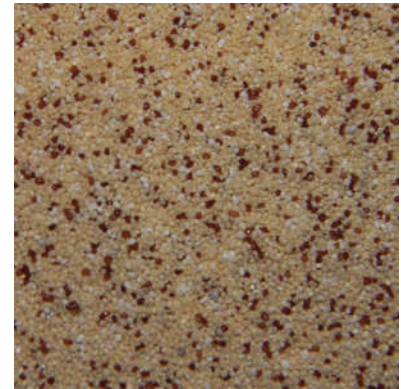

## Color Quartz Blends

\*Color representations may vary from actual colors. Physical samples and/or on-site mock-ups are recommended for final color selection.

Brick Shadow

Clay Beige

Desert Sand

Stonewashed

Zinc

Smokey Blue

Sea Ridge

Storm Gray

Midnight